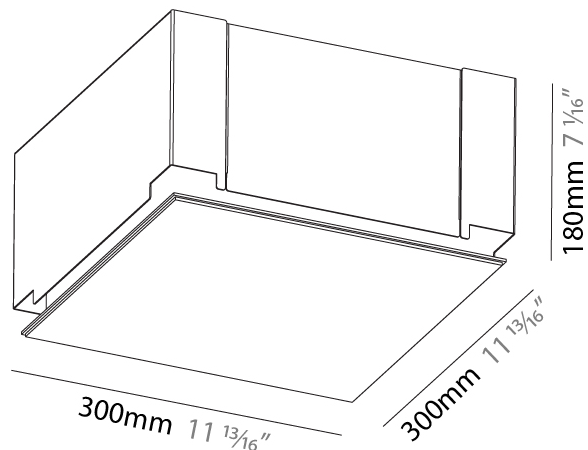

PHYSICAL

Shape: Square
Length (mm): 300
Length (in): 11 13/16
Width (mm): 300
Width (in): 11 13/16
Height (mm): 180
Height (in): 7 1/16
Ceiling Thickness (mm): 10 / 12.5 / 15 / 25 / 30
Ceiling Thickness (in): 3/8 or 1/2 or 9/16 or 1 or 1 3/16
Min. Recessing Depth (mm): 200
Min. Recessing Depth (in): 7 7/8
Light Distribution: Direct
Diffuser: PMMA - Opal
Fixture Finish: SSR / BKV / CWI / CRY / HAB / UFT / ITA / RUA / FTG / MYG / LOD / PUS / FRO / FUP / KIA / POP / BLS / SPG / MEY / GOH / GUM / CHC / COM / ABZ / JAG / OBR / MOS / ROR
Fixture Material: Extruded Aluminum / Steel
Cut-out Measurements: 335mm 13 3/16" x 335mm / 13 3/16"
Upon Request: Unique Sizes Unique Ceiling Thickness Unique Mounting Depth Spot Inserts

ELECTRICAL

Lamp Type: LED (Zhaga Standard)
Input Wattage (W): 12.4
Total Output Wattage (W): 10.8
Dimming: Tri-Mode (Non-Dimming and Phase Dimming (120Vac only) and 0-10V Dimming)
Driver Included: Yes
Driver Location: Integrated
Driver Type: Constant Current - Universal
Driver Class: Class 2
Input Voltage (V): 120 - 277
Constant Current (MA): 350

LED

Color Temperature (°K): 3000 / 3500 / 4000
Max. Delivered Lumen (lm): 850 / 902 / 920
CRI: >80 CRI
Efficiency (%): 65% (5mm Perspex)
Lamp Life (hrs): 50000
Upon Request: RGB-W Tunable White Special Color Temperature CRI90

OPTICAL

RATINGS AND CERTIFICATIONS

Certified By: Certified for North American Standards
IP rating: IP20