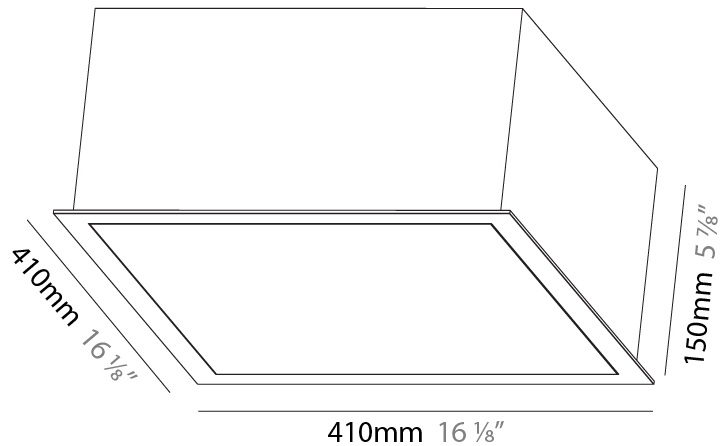

GENERAL

Series: Pi2
Subseries: Pi2 Standard
Brand: Prolicht
Division: Architectural
Mounting Type: Recessed
Mounting Location: Ceiling
Subcategory: Ambient

PHYSICAL

Shape: Square
Length (mm): 410
Length (in): 16 1/8"
Width (mm): 410
Width (in): 16 1/8"
Height (mm): 150
Height (in): 5 7/8"
Ceiling Thickness (mm): 10 / 12.5 / 15 / 25 / 30
Ceiling Thickness (in): 3/8 or 1/2 or 9/16 or 1 or 1 3/16
Min. Recessing Depth (mm): 160
Min. Recessing Depth (in): 6 5/16"
Light Distribution: Direct
Diffuser: PMMA - Opal or Micro-Prism
Fixture Finish: SSR / BKV / CWI / CRY / HAB / UFT / ITA / RUA / FTG / MYG / LOD / PUS / FRO / FUP / KIA / POP / BLS / SPG / MEY / GOH / GUM / CHC / COM / ABZ / JAG / OBR / MOS / ROR
Fixture Material: Aluminum

ELECTRICAL

Lamp Type: LED (Zhaga Standard)
Input Wattage (W): 12.4
Total Output Wattage (W): 10.8
Dimming: Tri-Mode (Non-Dimming and Phase Dimming (120Vac only) and 0-10V Dimming)
Driver Included: Yes
Driver Location: Integrated
Driver Type: Constant Current - Universal
Driver Class: Class 2
Input Voltage (V): 120 - 277
Constant Current (MA): 350

LED

Color Temperature (°K): 3000 / 3500 / 4000
Max. Delivered Lumen (lm): 1140 / 1156 / 1180
CRI: >80 CRI
Efficiency (%): 0.65
Lamp Life (hrs): 50000

OPTICAL

RATINGS AND CERTIFICATIONS

Certified By: Certified for North American Standards
IP rating: IP20