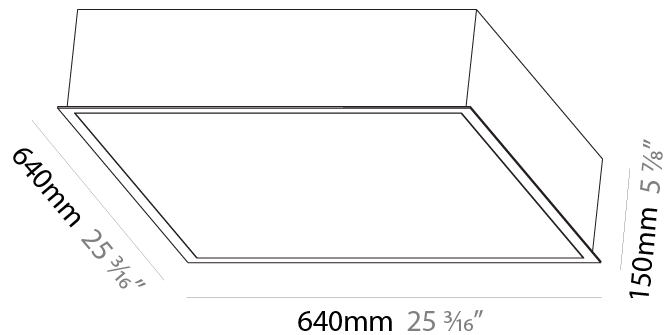

GENERAL

Series: Pi2
Subseries: Pi2 Standard
Brand: Prolicht
Division: Architectural
Mounting Type: Recessed
Mounting Location: Ceiling
Subcategory: Ambient

PHYSICAL

Shape: Square
Length (mm): 640
Length (in): 25 3/16
Width (mm): 640
Width (in): 25 3/16
Height (mm): 150
Height (in): 5 7/8
Ceiling Thickness (mm): 10 / 12.5 / 15 / 25 / 30
Ceiling Thickness (in): 3/8 or 1/2 or 9/16 or 1 or 1 3/16
Min. Recessing Depth (mm): 160
Min. Recessing Depth (in): 6 5/16
Light Distribution: Direct
Diffuser: PMMA - Opal or Micro-Prism
Fixture Finish: SSR / BKV / CWI / CRY / HAB / UFT / ITA / RUA / FTG / MYG / LOD / PUS / FRO / FUP / KIA / POP / BLS / SPG / MEY / GOH / GUM / CHC / COM / ABZ / JAG / OBR / MOS / ROR
Fixture Material: Aluminum

ELECTRICAL

Lamp Type: LED (Zhaga Standard)
Input Wattage (W): 55
Total Output Wattage (W): 46
Dimming: Tri-Mode (Non-Dimming and Phase Dimming (120Vac only) and 0-10V Dimming)
Driver Included: Yes
Driver Location: Integrated
Driver Type: Constant Current - Universal
Driver Class: Class 2
Input Voltage (V): 120 - 277
Constant Current (MA): 800

LED

Color Temperature (°K): 3000 / 3500 / 4000
Max. Delivered Lumen (lm): 4550 / 4616 / 4710
CRI: >80 CRI
Efficiency (%): 0.65
Lamp Life (hrs): 50000

OPTICAL

RATINGS AND CERTIFICATIONS

Certified By: Certified for North American Standards
IP rating: IP20