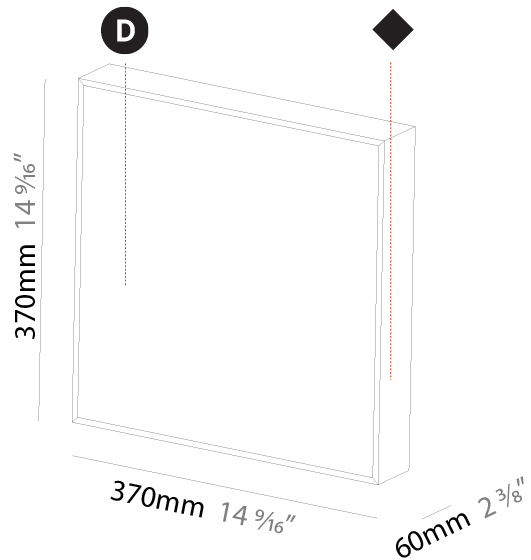

1. To build a product code in our configurator select the specify button on the base model # product page
2. To build a manual product code on this datasheet choose from the options listed below in blue font and add the suffix to the base model #

GENERAL

Series: Pi2
Subseries: Pi2 Standard
Brand: Prolicht
Division: Architectural
Mounting Type: Surface
Mounting Location: Ceiling
Subcategory: Ambient

PHYSICAL

Shape: Square
Length (mm): 370
Length (in): 14 9/16
Width (mm): 60
Width (in): 2 3/8
Height (mm): 370
Depth (mm): 60
Height (in): 14 9/16
Depth (in): 2 3/8
Light Distribution: Direct
Weight (kg): 3.41
Weight (lbs): 7.50
Diffuser: PMMA - Opal or Micro-Prism
Fixture Finish: SSR / BKV / CWI / CRY / HAB / UFT / ITA / RUA / FTG / MYG / LOD / PUS / FRO / FUP / KIA / POP / BLS / SPG / MEY / GOH / GUM / CHC / COM / ABZ / JAG / OBR / MOS / ROR

ELECTRICAL

Lamp Type: LED (Zhaga Standard)
Input Wattage (W): 13.2
Total Output Wattage (W): 12
Dimming: Tri-Mode (Non-Dimming and Phase Dimming (120Vac only) and 0-10V Dimming)
Driver Included: Yes
Driver Location: Integrated
Driver Type: Constant Current - Universal
Driver Class: Class 2
Input Voltage (V): 120 - 277
Constant Current (MA): 350

LED

Color Temperature (°K): 3000 / 3500 / 4000
Max. Delivered Lumen (lm): 1140 / 1156 / 1180
CRI: >80 CRI
Efficiency (%): 65
Lamp Life (hrs): 50000

OPTICAL

RATINGS AND CERTIFICATIONS

Certified By: Certified for North American Standards
IP rating: IP20