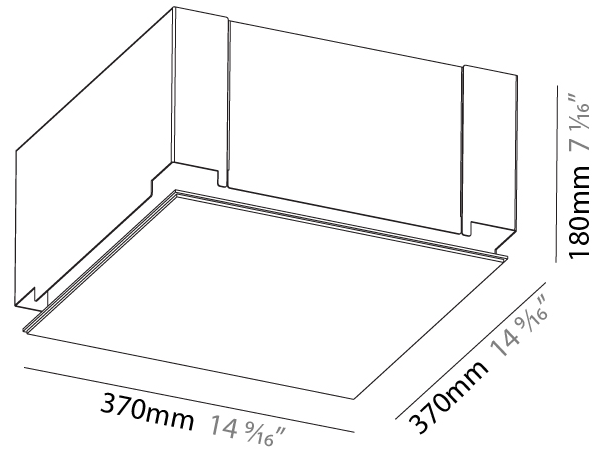

PHYSICAL

Shape: Square
Length (mm): 370
Length (in): 14 9/16
Width (mm): 370
Width (in): 14 9/16
Height (mm): 180
Height (in): 7 1/16
Ceiling Thickness (mm): 10 / 12.5 / 15 / 25 / 30
Ceiling Thickness (in): 3/8 or 1/2 or 9/16 or 1 or 1 3/16
Min. Recessing Depth (mm): 200
Min. Recessing Depth (in): 7 7/8
Light Distribution: Direct
Diffuser: PMMA - Opal
Fixture Finish: SSR / BKV / CWI / CRY / HAB / UFT / ITA / RUA / FTG / MYG / LOD / PUS / FRO / FUP / KIA / POP / BLS / SPG / MEY / GOH / GUM / CHC / COM / ABZ / JAG / OBR / MOS / ROR
Fixture Material: Extruded Aluminum / Steel
Cable Details: 405mm 15 15/16" x 405mm / 15 15/16"
Upon Request: Unique Sizes Unique Ceiling Thickness Unique Mounting Depth Spot Inserts

ELECTRICAL

Lamp Type: LED (Zhaga Standard)
Input Wattage (W): 12.4
Total Output Wattage (W): 10.8
Dimming: [Tri-Mode (Non-Dimming and Phase Dimming (120Vac only) and 0-10V Dimming)](#)
Driver Included: Yes
Driver Location: Integrated
Driver Type: Constant Current - Universal
Driver Class: Class 2
Input Voltage (V): 120 - 277
Constant Current (MA): 350

LED

[Color Temperature (°K): 3000 / 3500 / 4000](#)
Max. Delivered Lumen (lm): 1090 / 1107 / 1130
CRI: >80 CRI
Efficiency (%): 0.651
Lamp Life (hrs): 50000
Upon Request: RGB-W Tunable White Special Color Temperature CRI90

OPTICAL

RATINGS AND CERTIFICATIONS

Certified By: Certified for North American Standards
IP rating: IP20